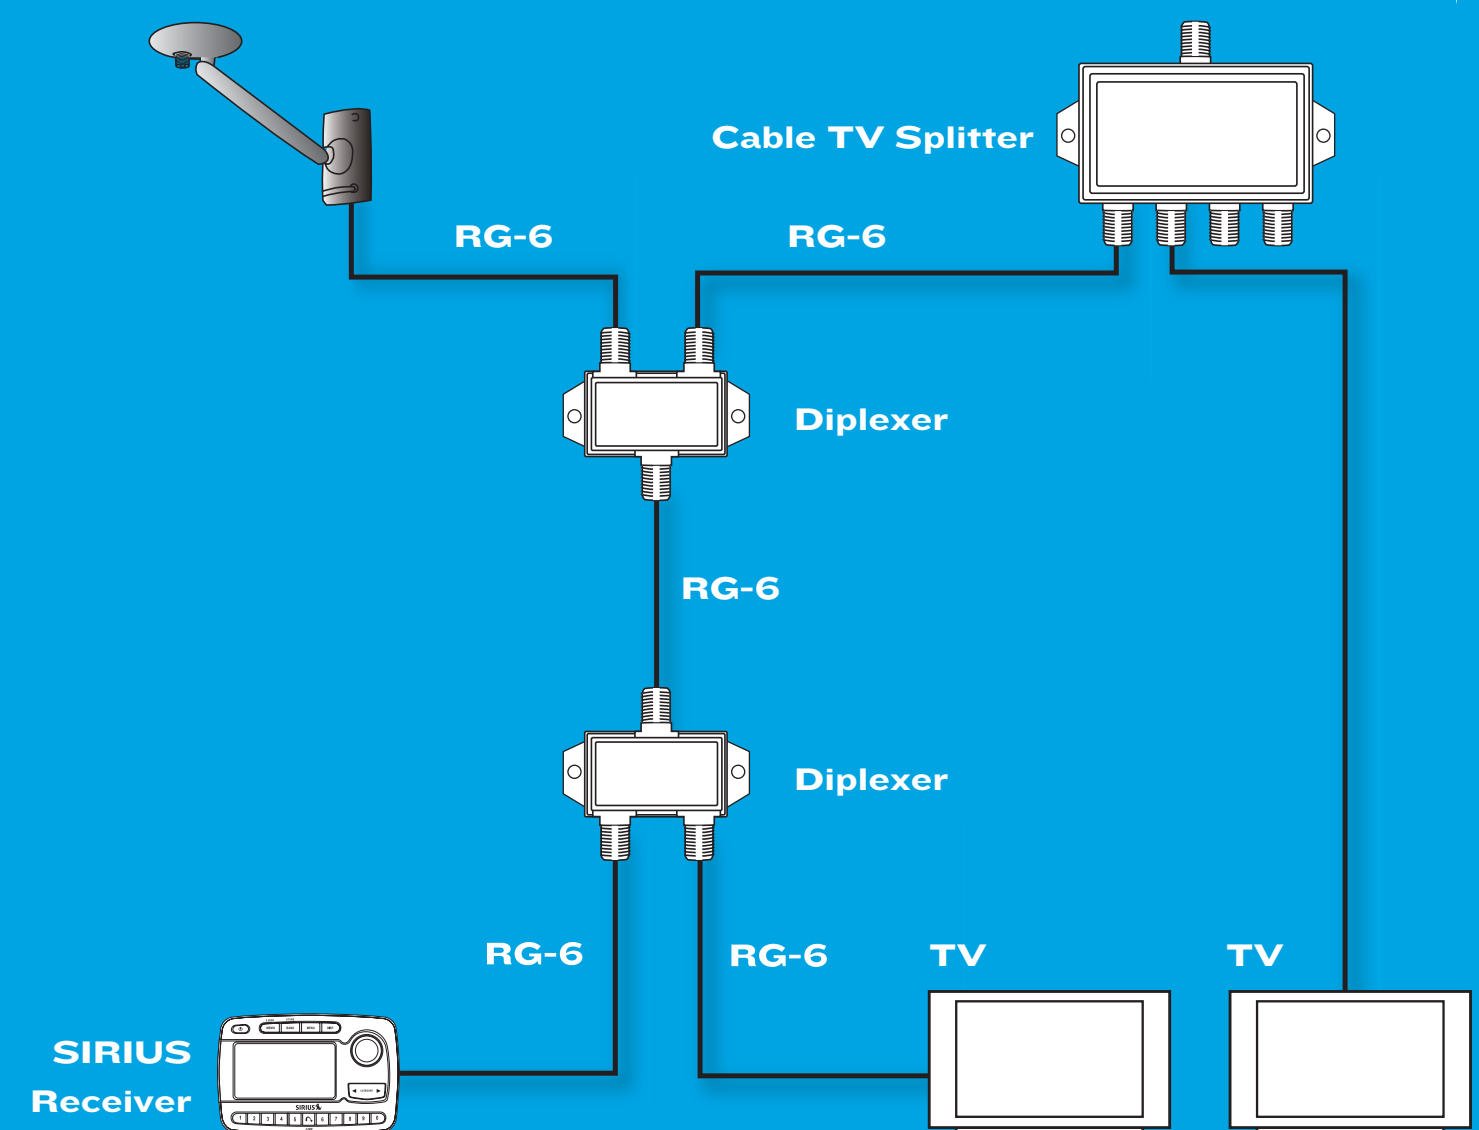

SIRIUS[®] SATELLITE RADIO

Home Signal Distribution Options

SIRIUS Outdoor Antenna
(with SMA Connector)

Home Outdoor Antenna

- ▶ Specifically designed to receive signal from the SIRIUS satellites and ground repeaters when mounted outdoors
- ▶ Adjustable design lets you position antenna for maximum signal reception
- ▶ Can be mounted on a pole/mast, on the roof or on a wall
- ▶ Comes with 30' RG-58 cable and mounting hardware

New

SIRIUS Outdoor Antenna
(with F Connector)

Dual Receiver Home Distribution Kit

- ▶ Connects up to 2 SIRIUS receivers using only one antenna
- ▶ Each receiver can be placed up to 150' away from antenna
- ▶ Compatible with commercially available, off-the-shelf RG-6 cables
- ▶ Includes mounting hardware, system splitter and F to SMB adapter cables

SIRIUS Outdoor Antenna
(with SMA Connector)

DBS Combiner/Splitter System

- ▶ Distributes the SIRIUS signal over existing DBS cable
- ▶ Eliminates the need for a separate cable installation
- ▶ Great for homes with existing satellite TV systems
- ▶ Allows up to a 200' run of regular RG-6 cable between combiner and splitter

New

SIRIUS Outdoor Antenna
(with F Connector)

CATV Based Home Distribution Kit

- ▶ Distributes the SIRIUS signal over existing CATV cable
- ▶ Receiver can be placed up to 150' away from antenna
- ▶ Can be combined with splitter for multiroom distribution
- ▶ Allows installation of receiver wherever there is a CATV outlet