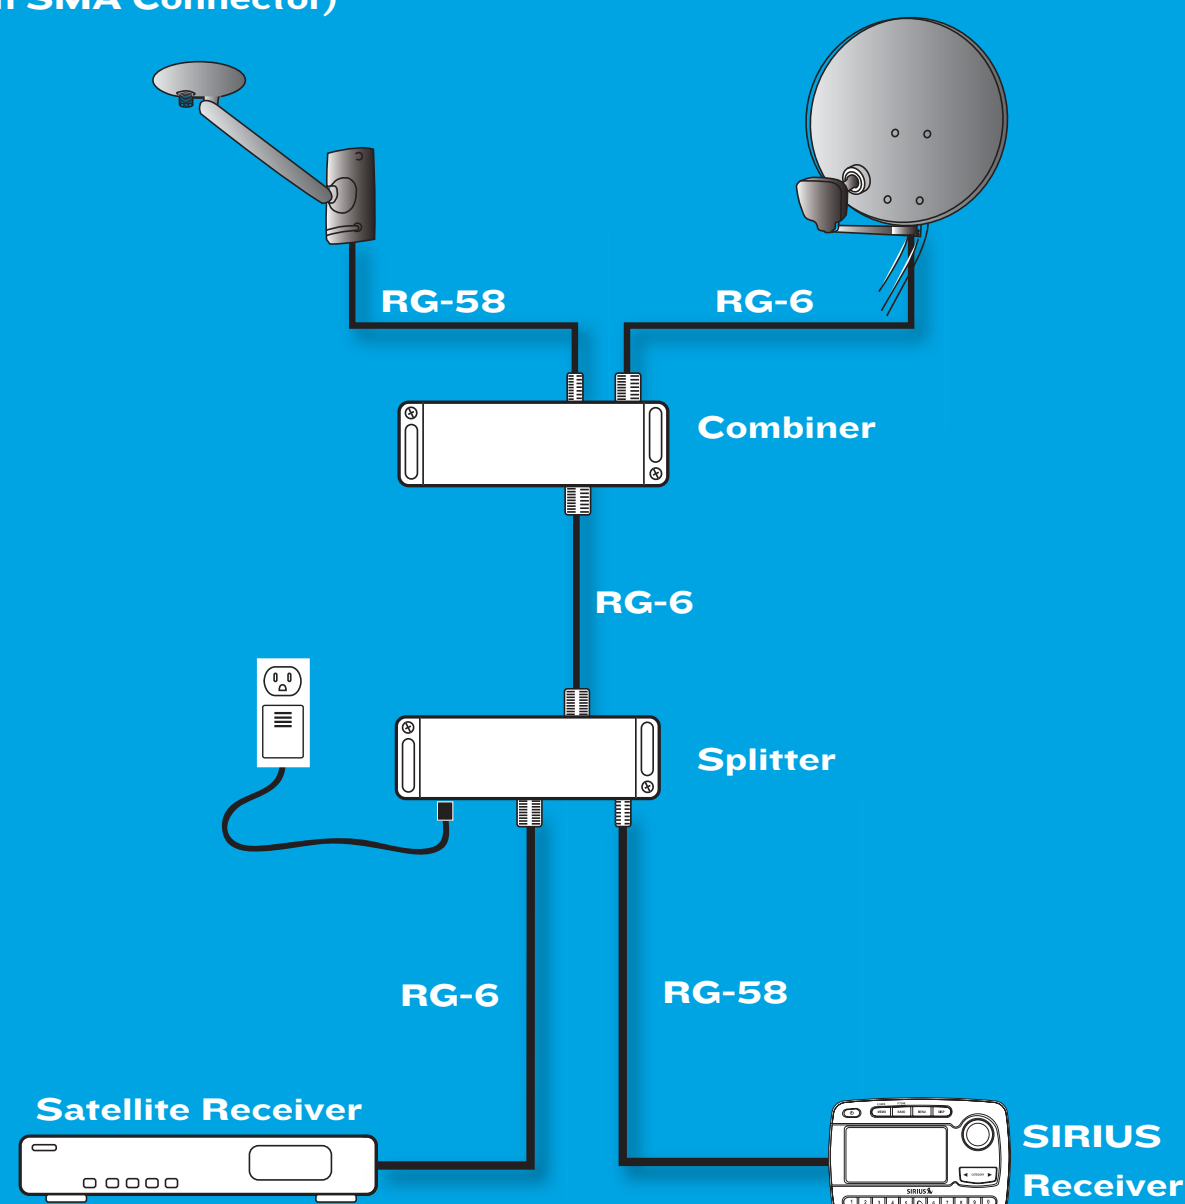

SIRIUS[®] SATELLITE RADIO

Home Signal Distribution Options

SIRIUS Outdoor Antenna
(with SMA Connector)

Home Outdoor Antenna

- ▶ Specifically designed to receive signal from the SIRIUS satellites and ground repeaters when mounted outdoors
- ▶ Adjustable design lets you position antenna for maximum signal reception
- ▶ Can be mounted on a pole/mast, on the roof or on a wall
- ▶ Comes with 30' RG-58 cable and mounting hardware

New

SIRIUS Outdoor Antenna
(with F Connector)

Dual Receiver Home Distribution Kit

- ▶ Connects up to 2 SIRIUS receivers using only one antenna
- ▶ Each receiver can be placed up to 150' away from antenna
- ▶ Compatible with commercially available, off-the-shelf RG-6 cables
- ▶ Includes mounting hardware, system splitter and F to SMB adapter cables

SIRIUS Outdoor Antenna
(with SMA Connector)

DBS Combiner/Splitter System

- ▶ Distributes the SIRIUS signal over existing DBS cable
- ▶ Eliminates the need for a separate cable installation
- ▶ Great for homes with existing satellite TV systems
- ▶ Allows up to a 200' run of regular RG-6 cable between combiner and splitter

New

SIRIUS Outdoor Antenna
(with F Connector)

CATV Based Home Distribution Kit

- ▶ Distributes the SIRIUS signal over existing CATV cable
- ▶ Receiver can be placed up to 150' away from antenna
- ▶ Can be combined with splitter for multiroom distribution
- ▶ Allows installation of receiver wherever there is a CATV outlet