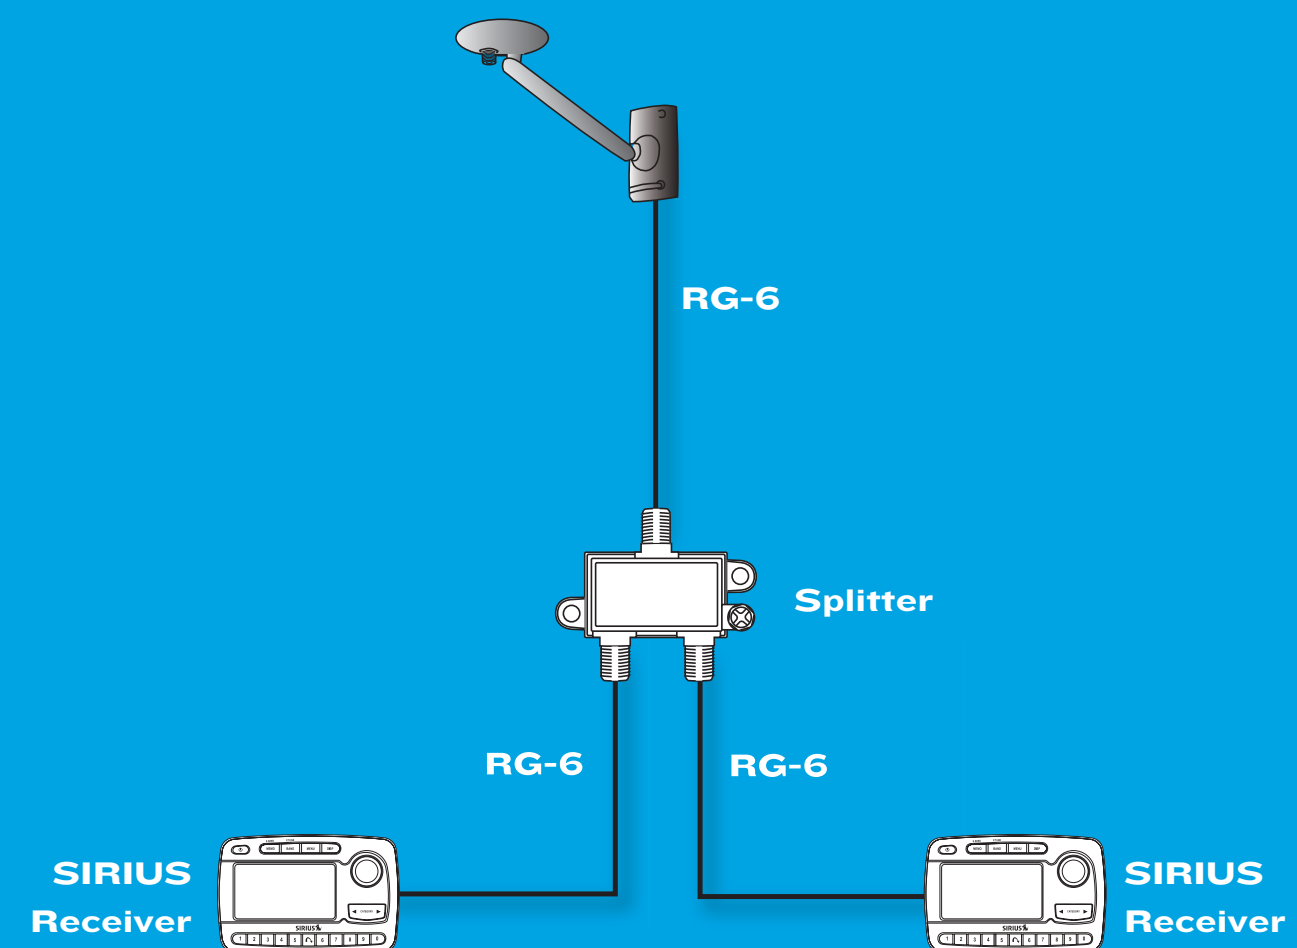

SIRIUS[®] SATELLITE RADIO

Home Signal Distribution Options

SIRIUS Outdoor Antenna
(with SMA Connector)

Home Outdoor Antenna

- ▶ Specifically designed to receive signal from the SIRIUS satellites and ground repeaters when mounted outdoors
- ▶ Adjustable design lets you position antenna for maximum signal reception
- ▶ Can be mounted on a pole/mast, on the roof or on a wall
- ▶ Comes with 30' RG-58 cable and mounting hardware

New

SIRIUS Outdoor Antenna
(with F Connector)

Dual Receiver Home Distribution Kit

- ▶ Connects up to 2 SIRIUS receivers using only one antenna
- ▶ Each receiver can be placed up to 150' away from antenna
- ▶ Compatible with commercially available, off-the-shelf RG-6 cables
- ▶ Includes mounting hardware, system splitter and F to SMB adapter cables

SIRIUS Outdoor Antenna
(with SMA Connector)

DBS Combiner/Splitter System

- ▶ Distributes the SIRIUS signal over existing DBS cable
- ▶ Eliminates the need for a separate cable installation
- ▶ Great for homes with existing satellite TV systems
- ▶ Allows up to a 200' run of regular RG-6 cable between combiner and splitter

New

SIRIUS Outdoor Antenna
(with F Connector)

CATV Based Home Distribution Kit

- ▶ Distributes the SIRIUS signal over existing CATV cable
- ▶ Receiver can be placed up to 150' away from antenna
- ▶ Can be combined with splitter for multiroom distribution
- ▶ Allows installation of receiver wherever there is a CATV outlet